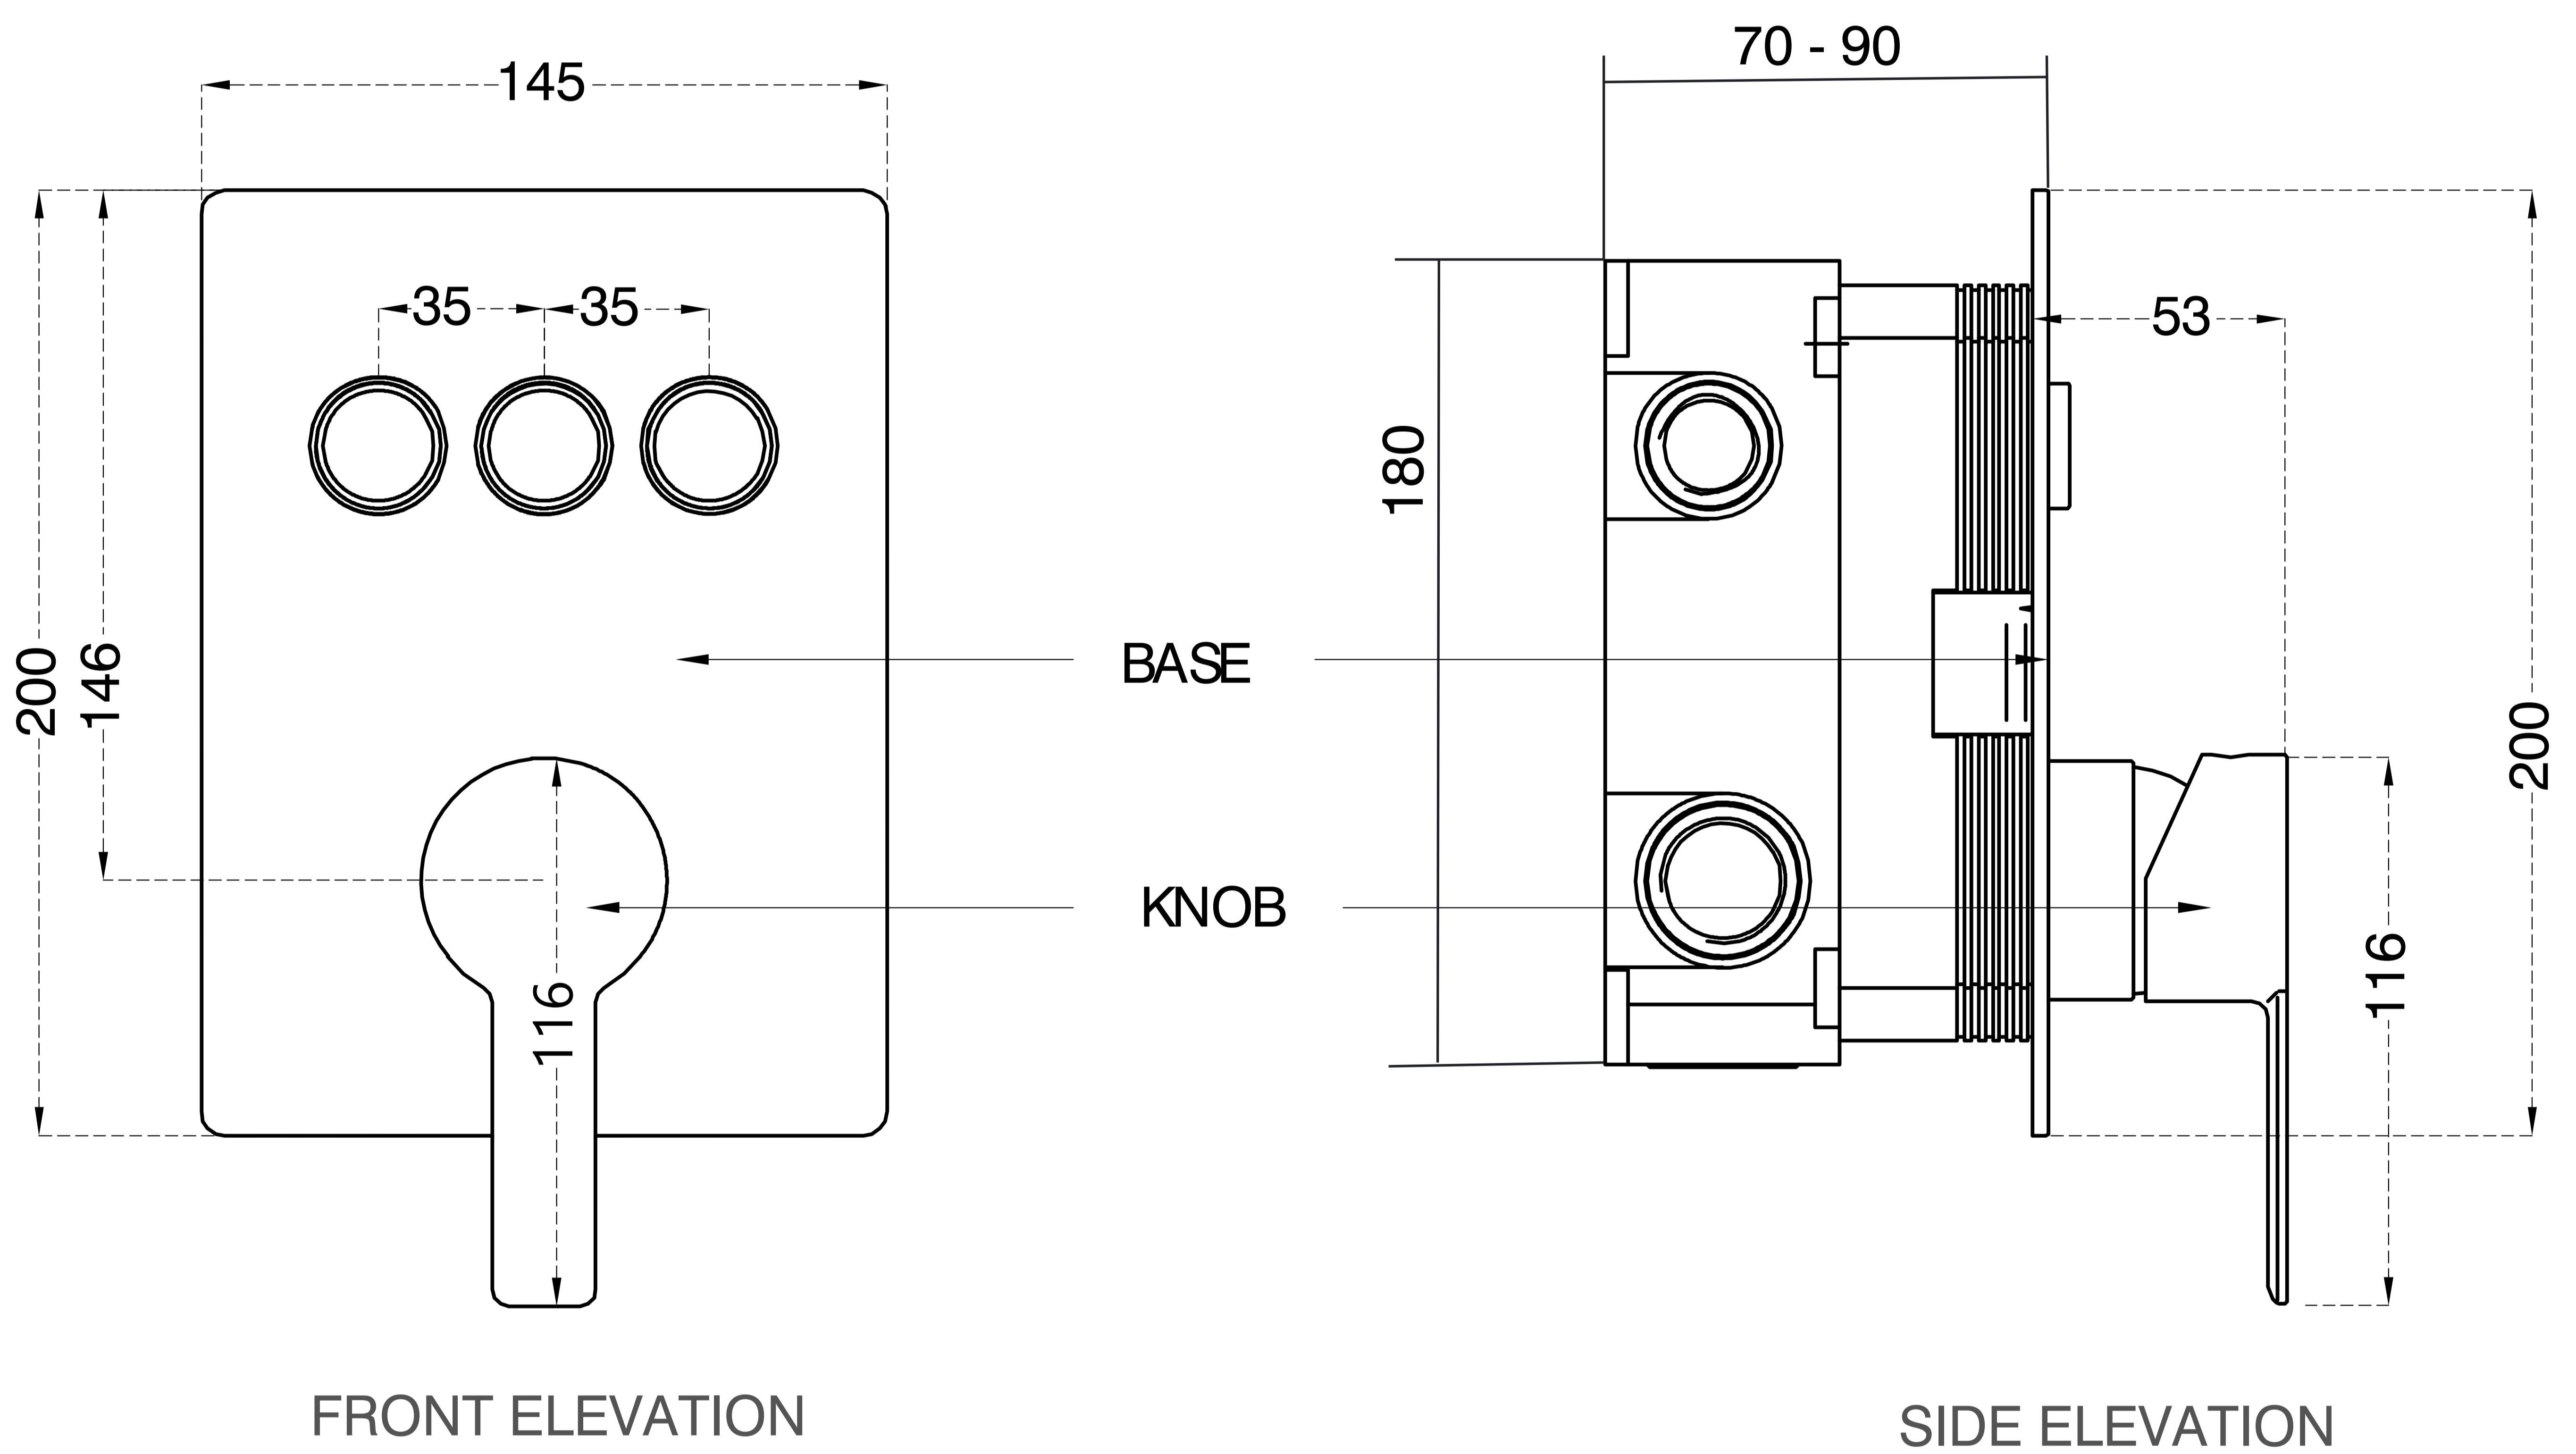

# 3-Outlet Single-Lever Diverter with Click-Select™

Product Code : 2068

## Technical Drawing

All dimension are in **mm**